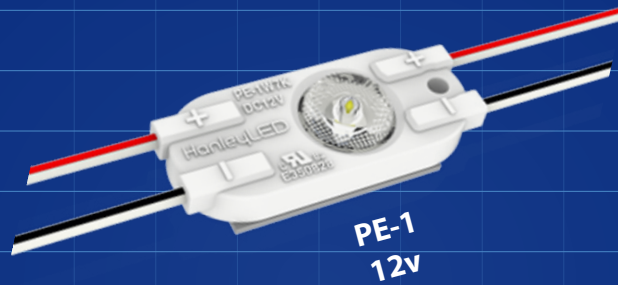

HanleyLED™

PE-1
12v

PHOXNRG I

LM79

LM80

L70:5+ YEARS

170
lm/W

IBC
identical
bin codes

H^e
HIGH
EFFICIENCY

UL
E 350828

CLASSIFIED
UL
E487794

warranty
5^P 5^L

CC
constant
current

12v

PhxNRG II & IV
available in 12v & 24v

2" - 5"
ideal depth

- Game Saving Solution, Made with High Efficiency Everything!
- Can replace .72w modules with only .45w
- 37% Less Power, producing 76 lumens/module
- 133 Modules Per 60W Premium Power Supply
- Compact design for shallow depths & serifs
- PhxNRG I is available in 12-volt only
- Guaranteed Life over 50,000 hours
- DIY Layout Tool at hanleyledsolutions.com
  (Available in English, Spanish and French)
- See our PhxNRG II, III & IV modules for even more savings & versatility