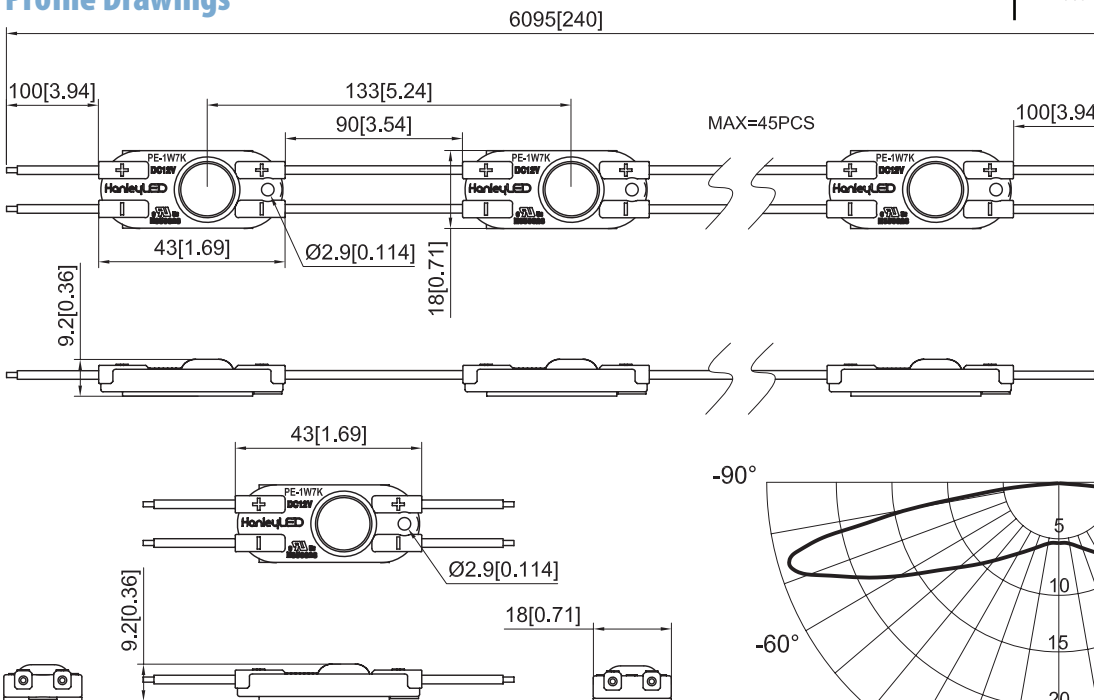

Profile Drawings