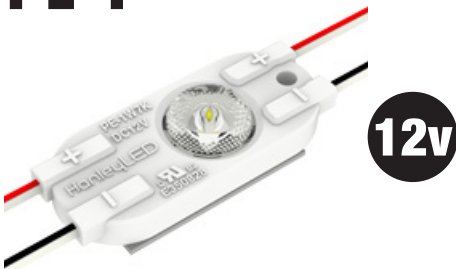

PhoenixNRG Series

PE-1